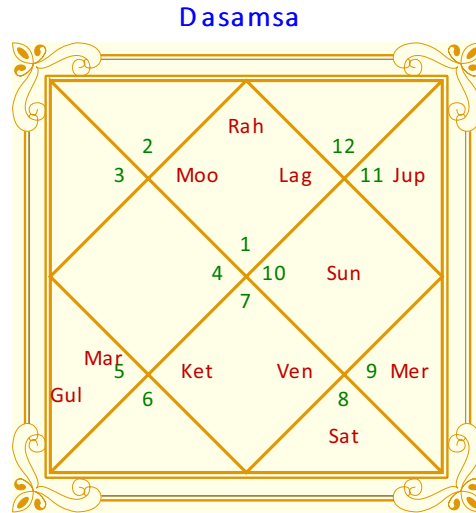

Career Overview

This is all about various parameters of your career. This analysis may give you a great idea about which path you should follow in your career. Whether you are destined to be an employee or a business owner may be revealed through this analysis. You may also get an idea regarding possible complexities in career and finances. The analysis is done by considering dasamsa chart, rasi chart, ninth house and planet which rules all of them.

You must be very calculative regarding your career. There are certain delays shown in your career. First of all, you should not get distracted by looking at others career. You should go to a domain in which you have full expertise.

Finding your first job may not be a big struggle for you. This may be giving you enough opportunity to learn new skills. The more you upskill, the more you may be happy at work. You may be getting enough time to relax as well.

You may have to have more than one skill to excel at work. Due to various reasons, you may be shifting from one domain to other. So, it may be good if you expertise in multiple domains. That may help you to make more money

You may be working as a good employee for a fair share of your life. So, you should always update your skills to get the better opportunities. At the same time, there is nothing wrong with taking basic lessons regarding business. It may be good if you always follow expert advice to get maximum benefits from your career.