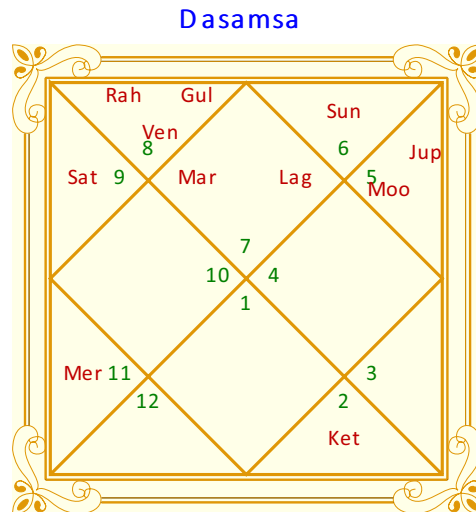

Career Overview

This is all about various parameters of your career. This analysis may give you a great idea about which path you should follow in your career. Whether you are destined to be an employee or a business owner may be revealed through this analysis. You may also get an idea regarding possible complexities in career and finances. The analysis is done by considering dasamsa chart, rasi chart, ninth house and planet which rules all of them.

You have to be very careful with your job because there are certain struggles on your way. The only way to overcome that is to upskill. You have to be very choosy to work in a domain which is known to you. Otherwise, you may find some difficulties in getting prosperity from work.

You may get enough time to learn a lot of skills as you start your career. There can be few hindrances in the starting stage of your career. So, you should use this lag time to add more value by learning more skills. Then the delay may not trouble you.

You may get enough chances to have own ventures. These ventures may have enough growth to make your ends meet. At the same time, you should not make plans in a jiffy. Think twice especially in the case of partnerships.

It may be good if you spend wisely. There are certain challenges in taking your business to the heights. Taking a second opinion may be always good for your expenses. Try to save as much as you can. Always try to focus on the foreclosure of your loans.

You may have a good opportunity to be stable at work. There may be a regular work environment around you. You may be able to shine as an employee. So, you should update your skills so that employers could notice you among others.