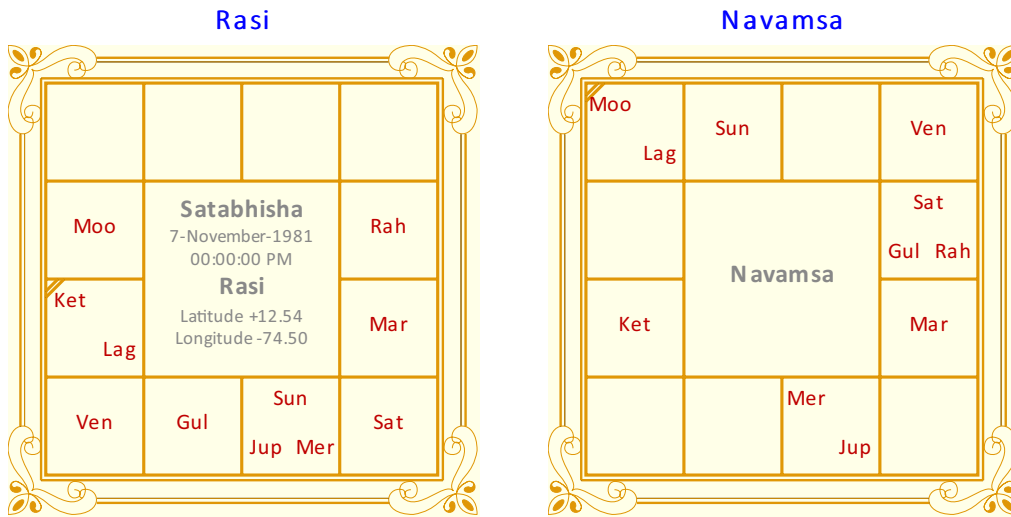

Birth Rasi - Rasi Lord : **Kumbha - Sani**

Lagna (Ascendant) - Lagna Lord : Makara - Sani

Thidhi (Lunar Day) : Dasami, Suklapaksha

Sunrise (Hrs.Mins) : 06:26 AM Standard Time

Sunset (Hrs.Mins) : 06:02 PM

Dinamana (Hrs. Mins) : 11.36

Dinamana (Nazhika.Vinazhika) : 29.0

Local Mean Time (LMT) : Standard Time- 31 Min.

Astrological Day of Birth : Saturday

Kalidina Sankhya : 1856450

Dasa System : Vimshottari, Years = 365.25Days

Star Lord : Rahu
Ganam, Yoni, Animal : Asura, Female, Horse
Bird, Tree : Peacock, Kadanbu tree
Chandra Avastha : 11 / 12
Chandra Vela : 31 / 36
Chandra Kriya : 51 / 60
Dagda Rasi : Simha,Vrischika
Karanam : Gara
Nithya Yoga : Dhruva
Rasi of Sun - Star Position : Tula - Vishakha
Position of Angadityan : Stomach
Zodiac sign (Western System) : Scorpio

Yogi Point - Yogi Star : 252:20:20 - Moola
Yogi Planet : Ketu
Duplicate Yogi : Guru
Avayogi Star - Planet : Satabhisha- Rahu
Atma Karaka (Soul)-Karakamsa : Sani - Karkata
Amatya Karaka (Intellect/Mind) : Surya
Lagna Aruda (Pada) / Thanu : Vrishabha
Dhana Aruda (Pada) : Mesha

Details of Dasa Periods (Years = 365.25 Days)

Dasa balance at birth = Rahu 2 Years, 10 Months, 30 Days

Dasa	Arambha	Anthya
Rah	07-11-1981	07-10-1984
Jup	07-10-1984	07-10-2000
Sat	07-10-2000	08-10-2019
Mer	08-10-2019	07-10-2036
Ket	07-10-2036	08-10-2043
Ven	08-10-2043	08-10-2063
Sun	08-10-2063	07-10-2069
Moo	07-10-2069	06-01-2077