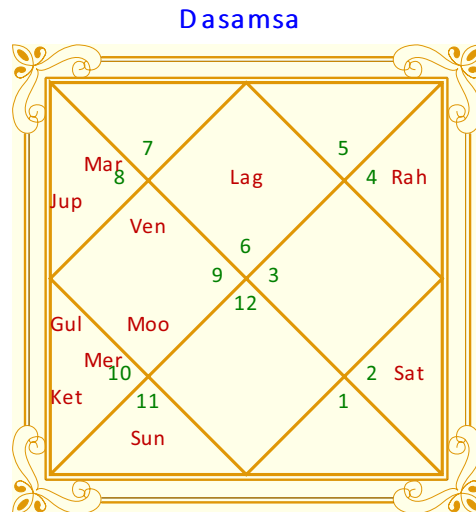

Career Overview

This is all about various parameters of your career. This analysis may give you a great idea about which path you should follow in your career. Whether you are destined to be an employee or a business owner may be revealed through this analysis. You may also get an idea regarding possible complexities in career and finances. The analysis is done by considering dasamsa chart, rasi chart, ninth house and planet which rules all of them.

You may feel happy about your profession, as there may not be much burden. At the same time, you may have to focus more on upskilling. You may find good opportunities if you do so. That may be a value addition to you as well.

You may start your career life a little late, but that does not mean any loss in career. This should be seen as a good indication for upskilling. You may get enough opportunities to have multiple skills. At the same time, you should widen your job search according to that skills.

Business ventures may be an integral part of your career. They may be giving you enough profits as well. You may have to run your show on your own. You may have to go an extra mile in improving your ventures.

You may take some financial aid for the sake of your business. You must take some training in managing your finances. At the same time, you have to be very logical in business plans. Repayment may be a concern, so move carefully.