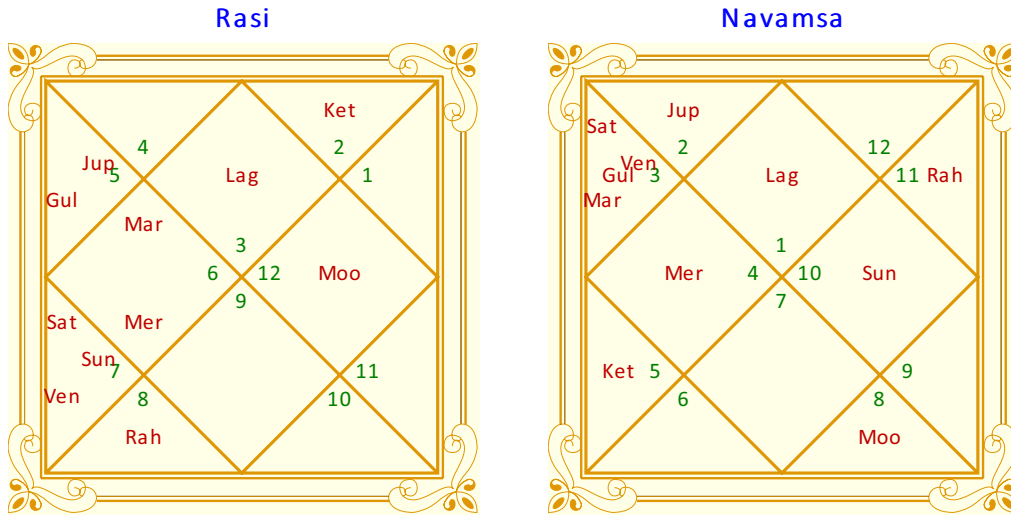

Birth Rasi - Rasi Lord : **Meena - Guru**

Lagna (Ascendant) - Lagna Lord : Mithuna - Budha

Thidhi (Lunar Day) : Thrayodasi, Suklapaksha

Sunrise (Hrs.Mins) : 06:47 AM Standard Time

Sunset (Hrs.Mins) : 04:59 PM

Dinamana (Hrs. Mins) : 10.12

Dinamana (Nazhika.Vinazhika) : 25.30

Local Mean Time (LMT) : Standard Time- 9 Min.

Astrological Day of Birth : Friday

Kalidina Sankhya : 1846943

Dasa System : Vimshottari, Years = 365.25Days

Star Lord : Sani  
Ganam, Yoni, Animal : Manushya, Female, Cow  
Bird, Tree : Peacock, Palm tree  
Chandra Avastha : 10 / 12  
Chandra Vela : 30 / 36  
Chandra Kriya : 50 / 60  
Dagda Rasi : Vrishabha, Simha  
Karanam : Taitila  
Nithya Yoga : Harshana  
Rasi of Sun - Star Position : Tula - Swati  
Position of Angadityan : Hands  
Zodiac sign (Western System) : Scorpio

Yogi Point - Yogi Star : 269:29:8 - Uttarashada  
Yogi Planet : Surya  
Duplicate Yogi : Guru  
Avayogi Star - Planet : Uttarabhadra- Sani  
Atma Karaka (Soul)-Karakamsa : Sani - Mithuna  
Amatya Karaka (Intellect/Mind) : Shukra  
Lagna Aruda (Pada) / Thanu : Dhanu  
Dhana Aruda (Pada) : Vrishchika