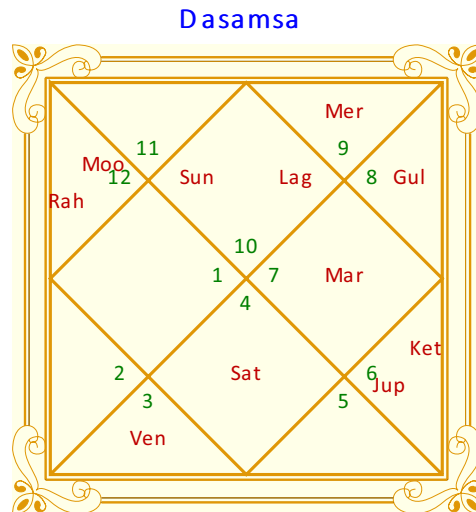

Career Overview

This is all about various parameters of your career. This analysis may give you a great idea about which path you should follow in your career. Whether you are destined to be an employee or a business owner may be revealed through this analysis. You may also get an idea regarding possible complexities in career and finances. The analysis is done by considering dasamsa chart, rasi chart, ninth house and planet which rules all of them.

You may be feeling so blessed regarding your profession. Upskilling may come to you in a natural way. This may add a lot of value to your life as well as career. You may be working in a much-relaxed environment.

You may have a hassle-free career start and that should make you happy. You may have a relaxed working environment. This is may be good for you and there may be enough opportunities to upskill.

You may get enough chances to have own ventures. These ventures may have enough growth to make your ends meet. At the same time, you should not make plans in a jiffy. Think twice especially in the case of partnerships.

You may get chances to move abroad for career purposes. At the same time, the chances are not that strong which indicates a surety. You may have to focus on homeland as well as abroad. Even if you go, there may not be much difference as you work in the homeland.