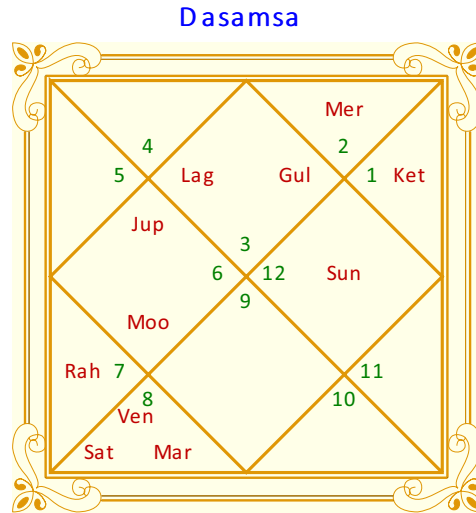

Career Overview

This is all about various parameters of your career. This analysis may give you a great idea about which path you should follow in your career. Whether you are destined to be an employee or a business owner may be revealed through this analysis. You may also get an idea regarding possible complexities in career and finances. The analysis is done by considering dasamsa chart, rasi chart, ninth house and planet which rules all of them.

You may be feeling so blessed regarding your profession. Upskilling may come to you in a natural way. This may add a lot of value to your life as well as career. You may be working in a much-relaxed environment.

You may get enough time to learn a lot of skills as you start your career. There can be few hindrances in the starting stage of your career. So, you should use this lag time to add more value by learning more skills. Then the delay may not trouble you.

There are certain hassles due to domain shift in your career. You may have to be a multi-tasker at work. This is indicating the need of learning multiple skills. These skills may help you to be very adaptable.

You may have a good opportunity to be stable at work. There may be a regular work environment around you. You may be able to shine as an employee. So, you should update your skills so that employers could notice you among others.

There may be the financial aid in the form of funds. These funds may be helpful in laying a solid foundation for your life. It may be good if you take some lessons regarding financial management. That may help you to make good plans.