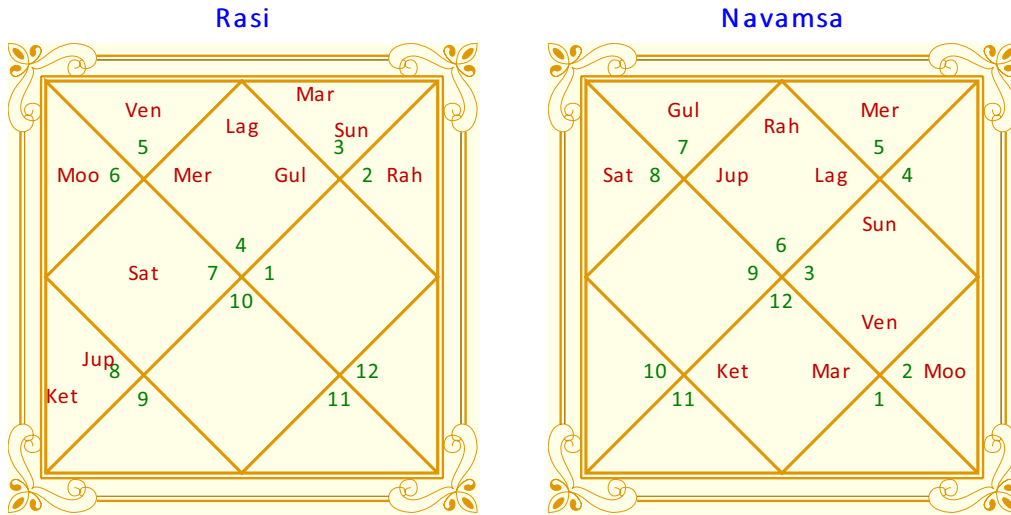

Details of Dasa Periods (Years = 365.25 Days)

Dasa balance at birth = Chandra 6 Years, 9 Months, 13 Days

Dasa	Arambha	Anthya
Moo	16-07-1983	28-04-1990
Mar	28-04-1990	28-04-1997
Rah	28-04-1997	29-04-2015
Jup	29-04-2015	29-04-2031
Sat	29-04-2031	28-04-2050
Mer	28-04-2050	29-04-2067
Ket	29-04-2067	28-04-2074
Ven	28-04-2074	28-08-2078

The bottom line in the chart does not indicate your longevity.