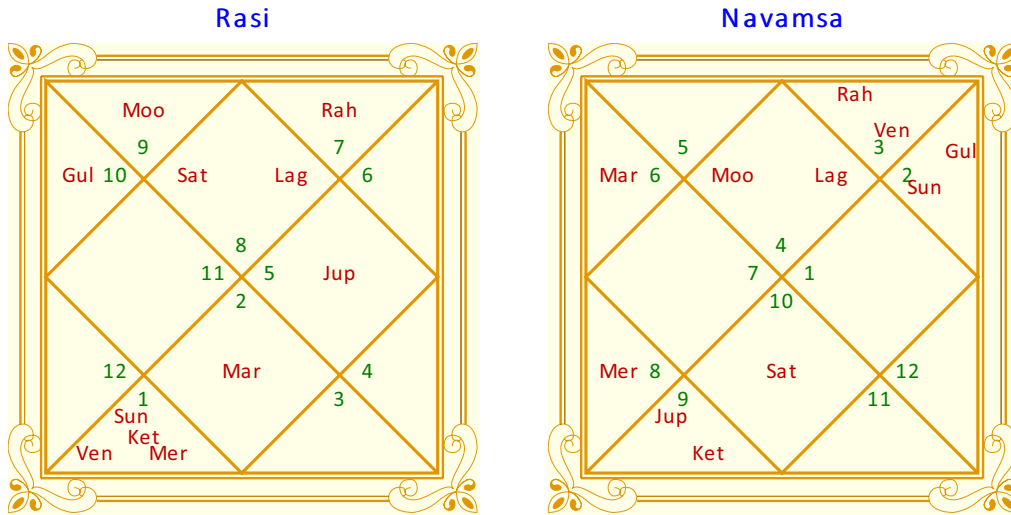

Details of Dasa Periods (Years = 365.25 Days)

Dasa balance at birth = Ketu 1 Years, 4 Months, 2 Days

Dasa	Arambha	Anthya
Ket	19-04-1957	22-08-1958
Ven	22-08-1958	22-08-1978
Sun	22-08-1978	21-08-1984
Moo	21-08-1984	22-08-1994
Mar	22-08-1994	21-08-2001
Rah	21-08-2001	22-08-2019
Jup	22-08-2019	22-08-2035
Sat	22-08-2035	22-08-2054

The bottom line in the chart does not indicate your longevity.