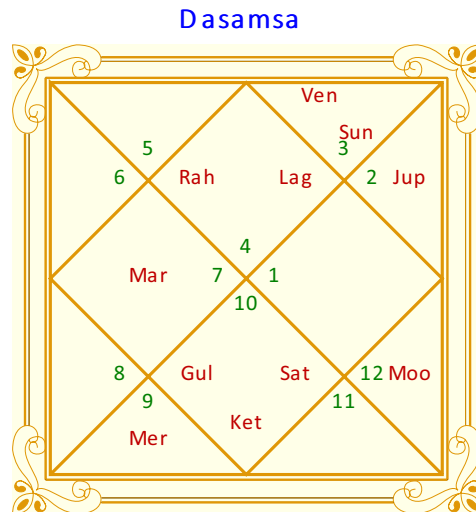

Career Overview

This is all about various parameters of your career. This analysis may give you a great idea about which path you should follow in your career. Whether you are destined to be an employee or a business owner may be revealed through this analysis. You may also get an idea regarding possible complexities in career and finances. The analysis is done by considering dasamsa chart, rasi chart, ninth house and planet which rules all of them.

You may get enough happiness from your job. If you upskill, then it may add more productivity to your career life. There may be enough time for personal life as well. This may make you happy.

You may get enough time to learn a lot of skills as you start your career. There can be few hindrances in the starting stage of your career. So, you should use this lag time to add more value by learning more skills. Then the delay may not trouble you.

You may get enough chances to have own ventures. These ventures may have enough growth to make your ends meet. At the same time, you should not make plans in a jiffy. Think twice especially in the case of partnerships.

It may be good if you spend wisely. There are certain challenges in taking your business to the heights. Taking a second opinion may be always good for your expenses. Try to save as much as you can. Always try to focus on the foreclosure of your loans.

It may be good if you work in the homeland. There are very feeble chances for you to move abroad. A job in the homeland may be suitable for you. If you move abroad, then there can be various difficulties.