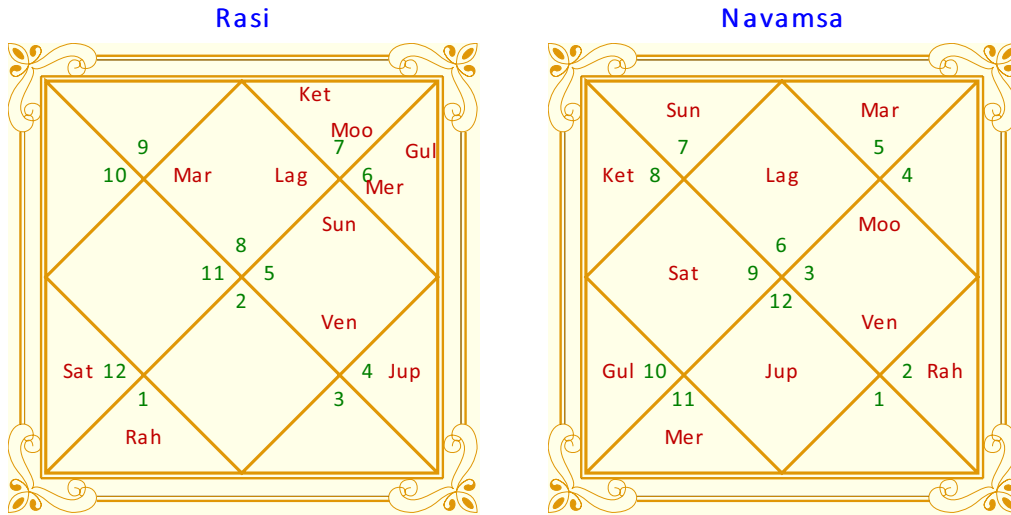

Details of Dasa Periods (Years = 365.25 Days)

Dasa balance at birth = Guru 6 Years, 1 Months, 5 Days

Dasa	Arambha	Anthya
Jup	09-09-1967	15-10-1973
Sat	15-10-1973	14-10-1992
Mer	14-10-1992	15-10-2009
Ket	15-10-2009	14-10-2016
Ven	14-10-2016	14-10-2036
Sun	14-10-2036	15-10-2042
Moo	15-10-2042	14-10-2052
Mar	14-10-2052	15-10-2059
Rah	15-10-2059	20-11-2064

The bottom line in the chart does not indicate your longevity.