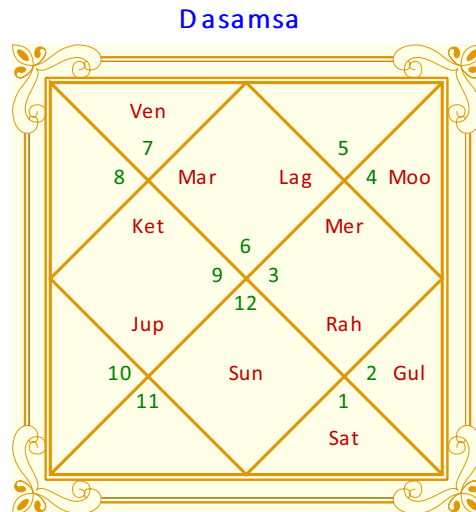

Career Overview

This is all about various parameters of your career. This analysis may give you a great idea about which path you should follow in your career. Whether you are destined to be an employee or a business owner may be revealed through this analysis. You may also get an idea regarding possible complexities in career and finances. The analysis is done by considering dasamsa chart, rasi chart, ninth house and planet which rules all of them.

You have enough blessings from the universe to have a great career. This is not for everyone, so you should identify this as a great opportunity. You may naturally give your best at work. There may be enough status and happiness from your work.

You may find a job in the required time. It does not show a fast job or any delay. This may make you satisfied. You may have to give a lot of effort to add value to your career.

You may be a great employee at work. There may be few colleagues always around you. Business opportunities can come at a tertiary level. So, you should try to get into a job where you go to work daily.

You may have to be very careful to be the stable person. There are certain financial struggles seen. You should control your expenses as well. Otherwise, you may find it difficult to manage with your funds.

You may get a lot of career opportunities from homeland. You may be happier in your work in the homeland. You may get a lot of support in the homeland than abroad. So, you should focus more in the domestic region.