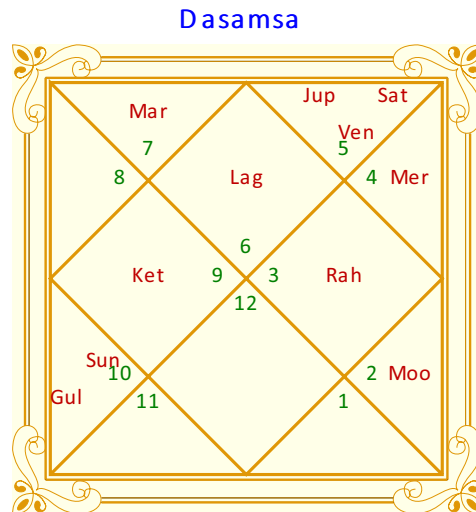

Career Overview

This is all about various parameters of your career. This analysis may give you a great idea about which path you should follow in your career. Whether you are destined to be an employee or a business owner may be revealed through this analysis. You may also get an idea regarding possible complexities in career and finances. The analysis is done by considering dasamsa chart, rasi chart, ninth house and planet which rules all of them.

You have to be very careful with your job because there are certain struggles on your way. The only way to overcome that is to upskill. You have to be very choosy to work in a domain which is known to you. Otherwise, you may find some difficulties in getting prosperity from work.

You may get enough time to learn a lot of skills as you start your career. There can be few hindrances in the starting stage of your career. So, you should use this lag time to add more value by learning more skills. Then the delay may not trouble you.

You may get enough chances to have own ventures. These ventures may have enough growth to make your ends meet. At the same time, you should not make plans in a jiffy. Think twice especially in the case of partnerships.

You may have a good opportunity to be stable at work. There may be a regular work environment around you. You may be able to shine as an employee. So, you should update your skills so that employers could notice you among others.

It may be good if you work in the homeland. There are very feeble chances for you to move abroad. A job in the homeland may be suitable for you. If you move abroad, then there can be various difficulties.