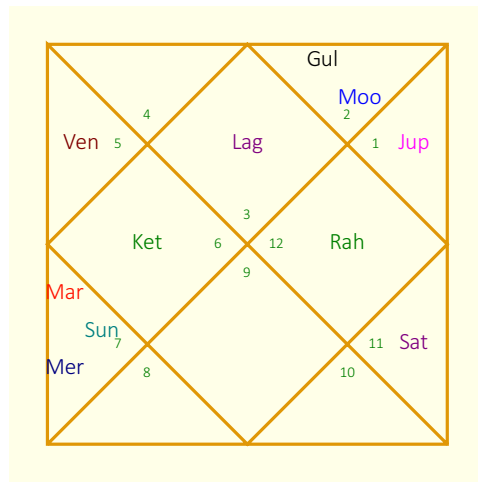

Life is all about gaining maturity throughout. When you see Ketu in your first house, you must understand that you will have more victories when you enter your second phase of life. Golden days of your life will start by then. The universe has a definite program for you to learn much from your life as well as others. This placement is very good for intuitions.

Transit Chart

Rahu / Ketu Transit Predictions

Rahu and Ketu are known as shadow planets and they do not have any physical existence. They are known as lunar nodes. In astrology, they connect you with your past and present birth. Ketu shows what your past birth was and Rahu shows why you are here on this Earth now. Rahu shows the unfulfilled desires from the past and Ketu shows what you left in the past. The house which Rahu is present in the birth chart is the key to find your passion and career. During the transit, Rahu will generate opportunities from the features of the house it is transiting. So, you should identify the features of the house where Rahu is transiting and make the plan. Ketu also will bring its own results in the house which it transits. Ketu is isolation, detachment and spirituality. The house which Ketu transits will give you events which can trigger the sense of spirituality in you. The essence is that whichever house Rahu and Ketu transits will be very eventful for the next 18 months.