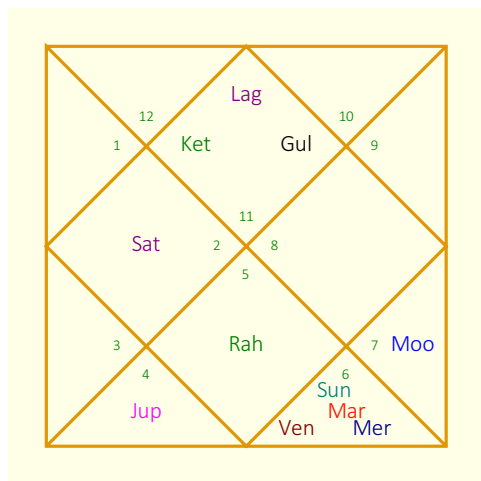

Nirayana Longitude of Planets

The Indian system of astrology is based on the nirayana longitude planets, which is obtained by subtracting the ayanamsa value from the sayana longitudes, calculated as per western system.

There are different basis for calculating ayanamsa. The method selected here is : Chitra Paksha = 23 Deg. 3 Min. 19 Sec.

Planet	Longitude Deg:Min:Sec	Rasi	Long. in Rasi Deg:Min:Sec	Star	Pada
Lagnam	321:31:21	Kumbha	21:31:21	Purvabhadra	1
Chandra	190:54:26	Tula	10:54:26	Swati	2
Surya	174:25:20	Kanya	24:25:20	Chitra	1
Budha	173:36:27	Kanya	23:36:27 Retro	Chitra	1
Shukra	165:14:29	Kanya	15:14:29	Hasta	2
Kuja	172:37:50	Kanya	22:37:50	Hasta	4
Guru	090:32:28	Karkata	00:32:28	Punarvasu	4
Sani	049:13:47	Vrishabha	19:13:47 Retro	Rohini	3
Rahu	128:46:37	Simha	08:46:37	Makha	3
Ketu	308:46:37	Kumbha	08:46:37	Satabhisha	1
Maandi	323:45:30	Kumbha	23:45:30	Purvabhadra	2

Rasi