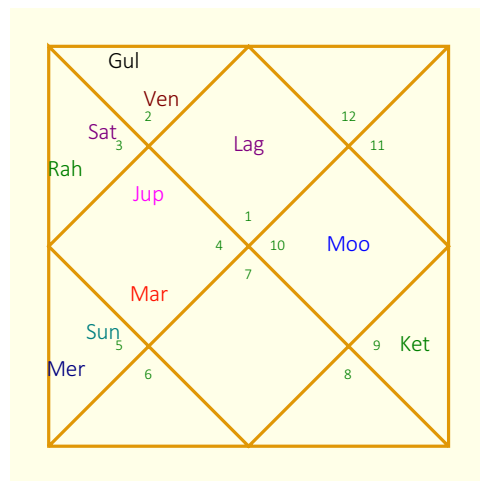

Nirayana Longitude of Planets

The Indian system of astrology is based on the nirayana longitude planets, which is obtained by subtracting the ayanamsa value from the sayana longitudes, calculated as per western system.

There are different basis for calculating ayanamsa. The method selected here is : Chitra Paksha = 23 Deg. 3 Min. 19 Sec.

Planet	Longitude Deg:Min:Sec	Rasi	Long. in Rasi Deg:Min:Sec	Star	Pada
Lagnam	321:31:21	Kumbha	21:31:21	Purvabhadra	1
Chandra	190:54:26	Tula	10:54:26	Swati	2
Surya	174:25:20	Kanya	24:25:20	Chitra	1
Budha	173:36:27	Kanya	23:36:27 Retro	Chitra	1
Shukra	165:14:29	Kanya	15:14:29	Hasta	2
Kuja	172:37:50	Kanya	22:37:50	Hasta	4
Guru	090:32:28	Karkata	00:32:28	Punarvasu	4
Sani	049:13:47	Vrishabha	19:13:47 Retro	Rohini	3
Rahu	128:46:37	Simha	08:46:37	Makha	3
Ketu	308:46:37	Kumbha	08:46:37	Satabhisha	1
Maandi	323:45:30	Kumbha	23:45:30	Purvabhadra	2

Navamsa